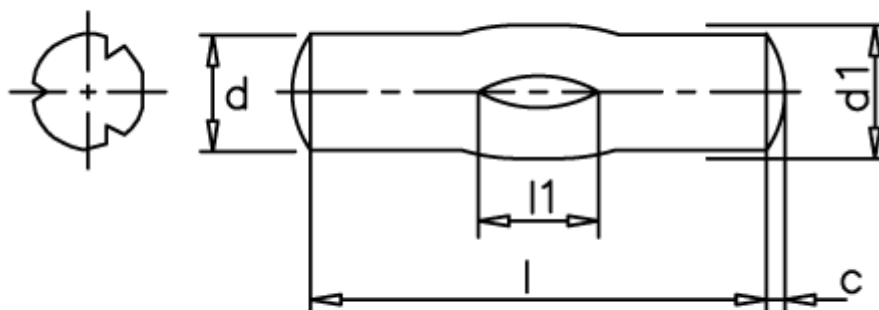

Data Sheet

Article number: 08083535

Description: KLEE Slotted pin S8 5x40
Steel

Measures

d1 = 5.0
d2 = 5.25
Length = 36-55